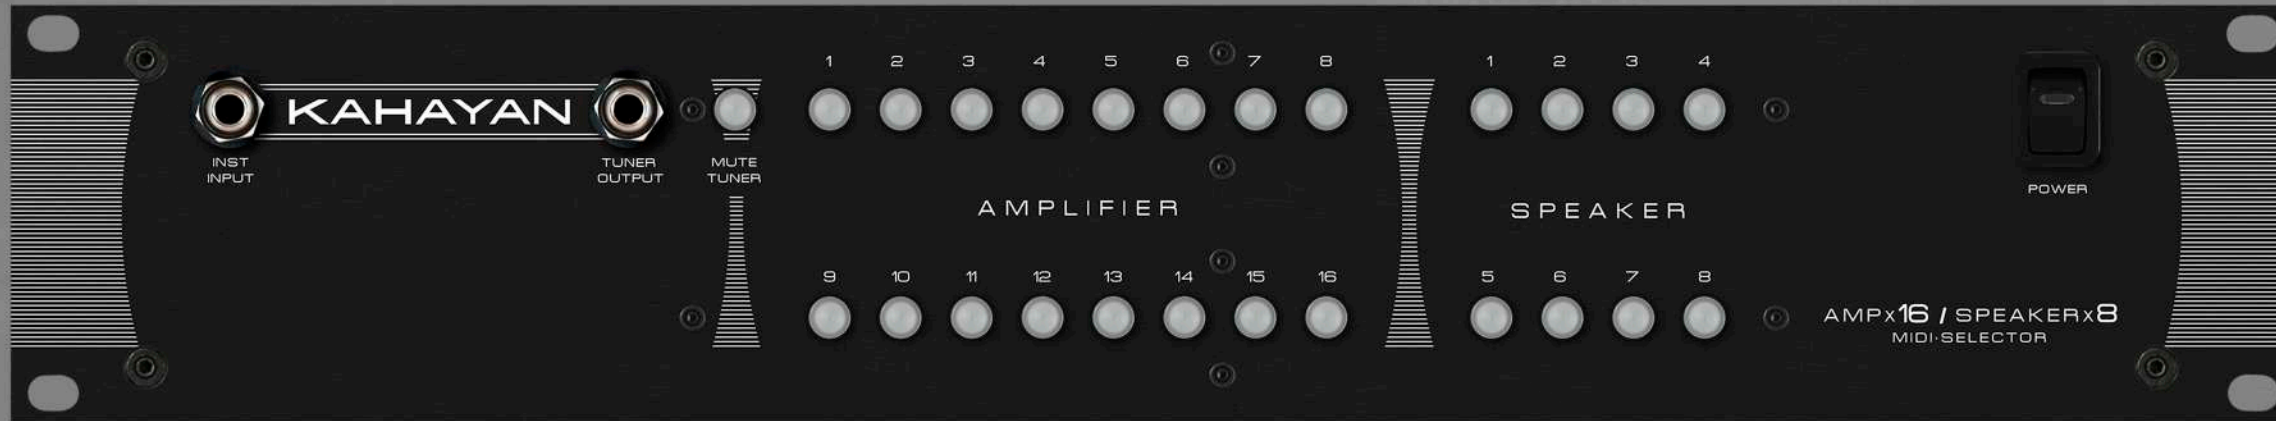

KAHAYAN®
P R O A U D I O

16X8 MIDI
AMP/SPEAKER SELECTOR

16X8 MIDI AMP/SPEAKER SELECTOR

MIDI 16X8

The MIDI 16x8 Amp/Speaker Selector is a system that allows you to connect 16 amplifiers to 8 speakers, providing the possibility of easily selecting combinations of amplifiers and speakers. Thus avoiding waste of time and making work easier. Useful for studio recording as well as live performance.

<< This is a life changing unit >>

Tim Pierce

AMP/SPEAKER SELECTOR

Thanks to the Kahayan 16x8 MIDI Selector we can select/choose any amplifier and speaker combination with the front panel buttons, with a MIDI pedalboard and also with your Tablet using a MIDI/Bluetooth® interface.