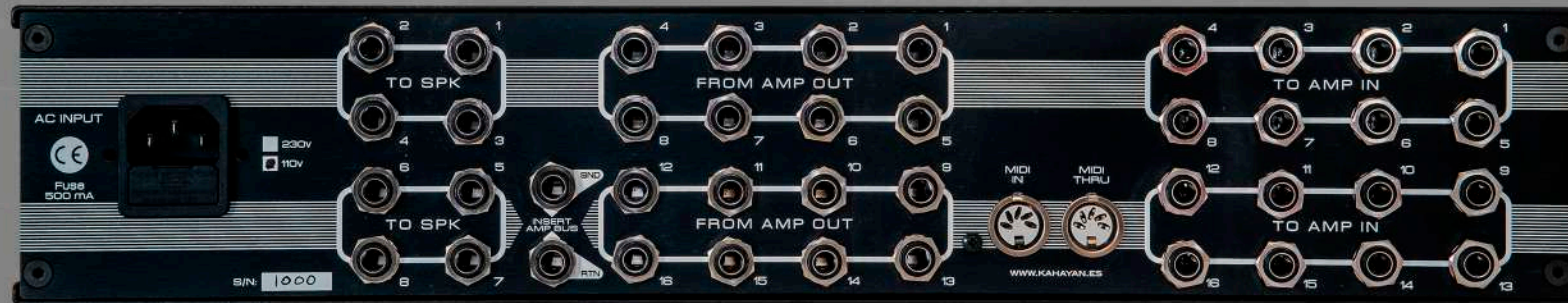

KAHAYAN®
P R O A U D I O

16X8 MIDI
AMP/SPEAKER SELECTOR

16X8 MIDI AMP/SPEAKER SELECTOR

MIDI 16X8

The MIDI 16x8 Amp/Speaker Selector is a system that allows you to connect 16 amplifiers to 8 speakers, providing the possibility of easily selecting combinations of amplifiers and speakers. Thus avoiding waste of time and making work easier. Useful for studio recording as well as live performance.

<< This is a life changing unit >>

Tim Pierce

AMP/SPEAKER SELECTOR

Thanks to the Kahayan 16x8 MIDI Selector we can select/choose any amplifier and speaker combination with the front panel buttons, with a MIDI pedalboard and also with your Tablet using a MIDI/Bluetooth® interface.