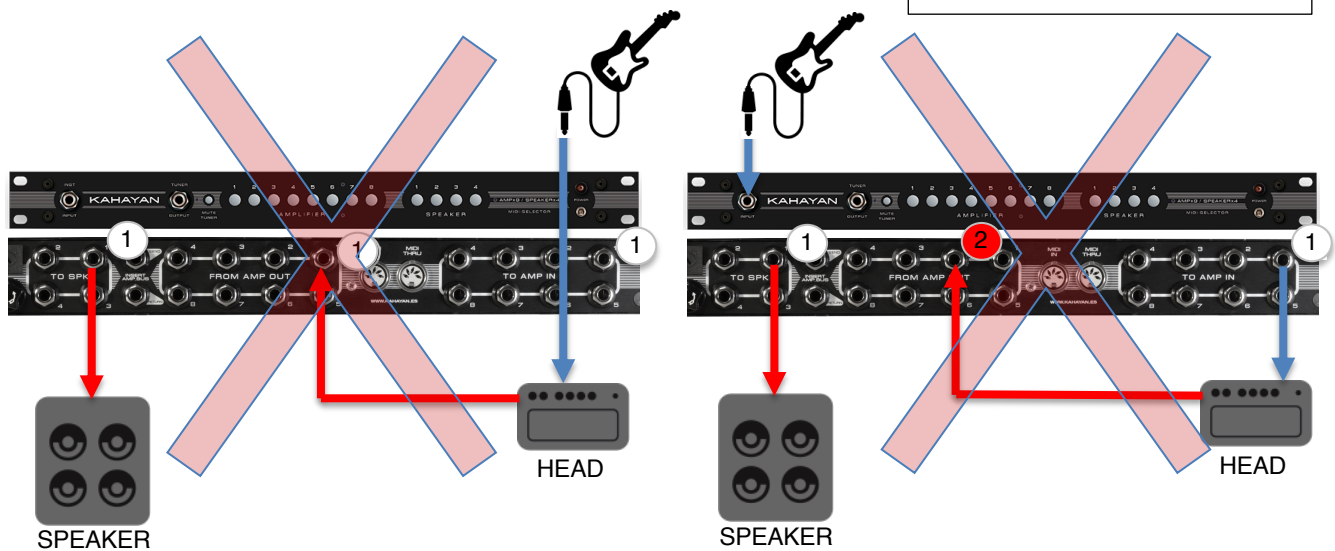

IMPORTANT: READ THESE INSTRUCTIONS BEFORE SETUP

1. Read **manual** before install setup
2. Download **manual** in manufacture website: www.kahayan.es
3. Install in accordance with the manufacturer's instructions/manual
4. A wrong setup could **damage** any unit of the setup including the selector

Approved setup examples for 1 Amp/Spk:

Non-approved setup examples for 1 Amp/Spk:

NOTE: before unplug your guitar from frontal selector panel input, mute selector on **pedal rig/frontal button**

For any alternative setup please check the manual and website: www.kahayan.es