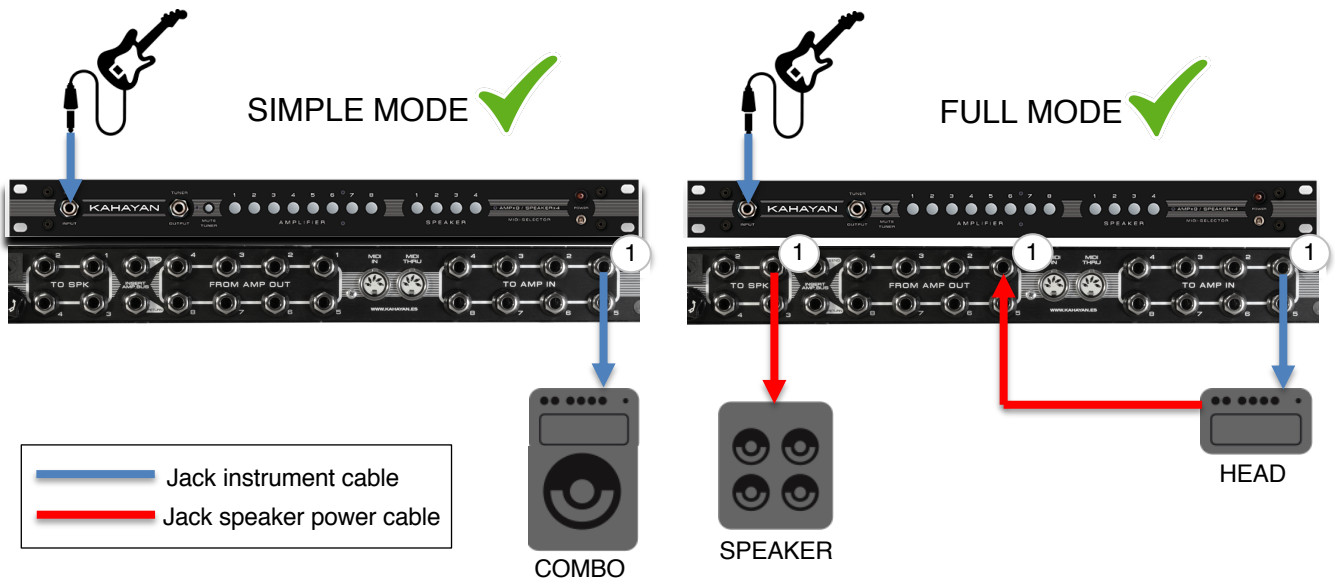

IMPORTANT: READ THESE INSTRUCTIONS BEFORE SETUP

1. Read **manual** before install setup
2. Download **manual** in manufacture website: www.kahayan.es
3. Install in accordance with the manufacturer's instructions/manual
4. A wrong setup could **damage** any unit of the setup including the selector

Approved setup examples for 1 Amp/Spk:

Non-approved setup examples for 1 Amp/Spk:

NOTE: before unplug your guitar from frontal selector panel input, mute selector on **pedal rig/frontal button**

For any alternative setup please check the manual and website: www.kahayan.es